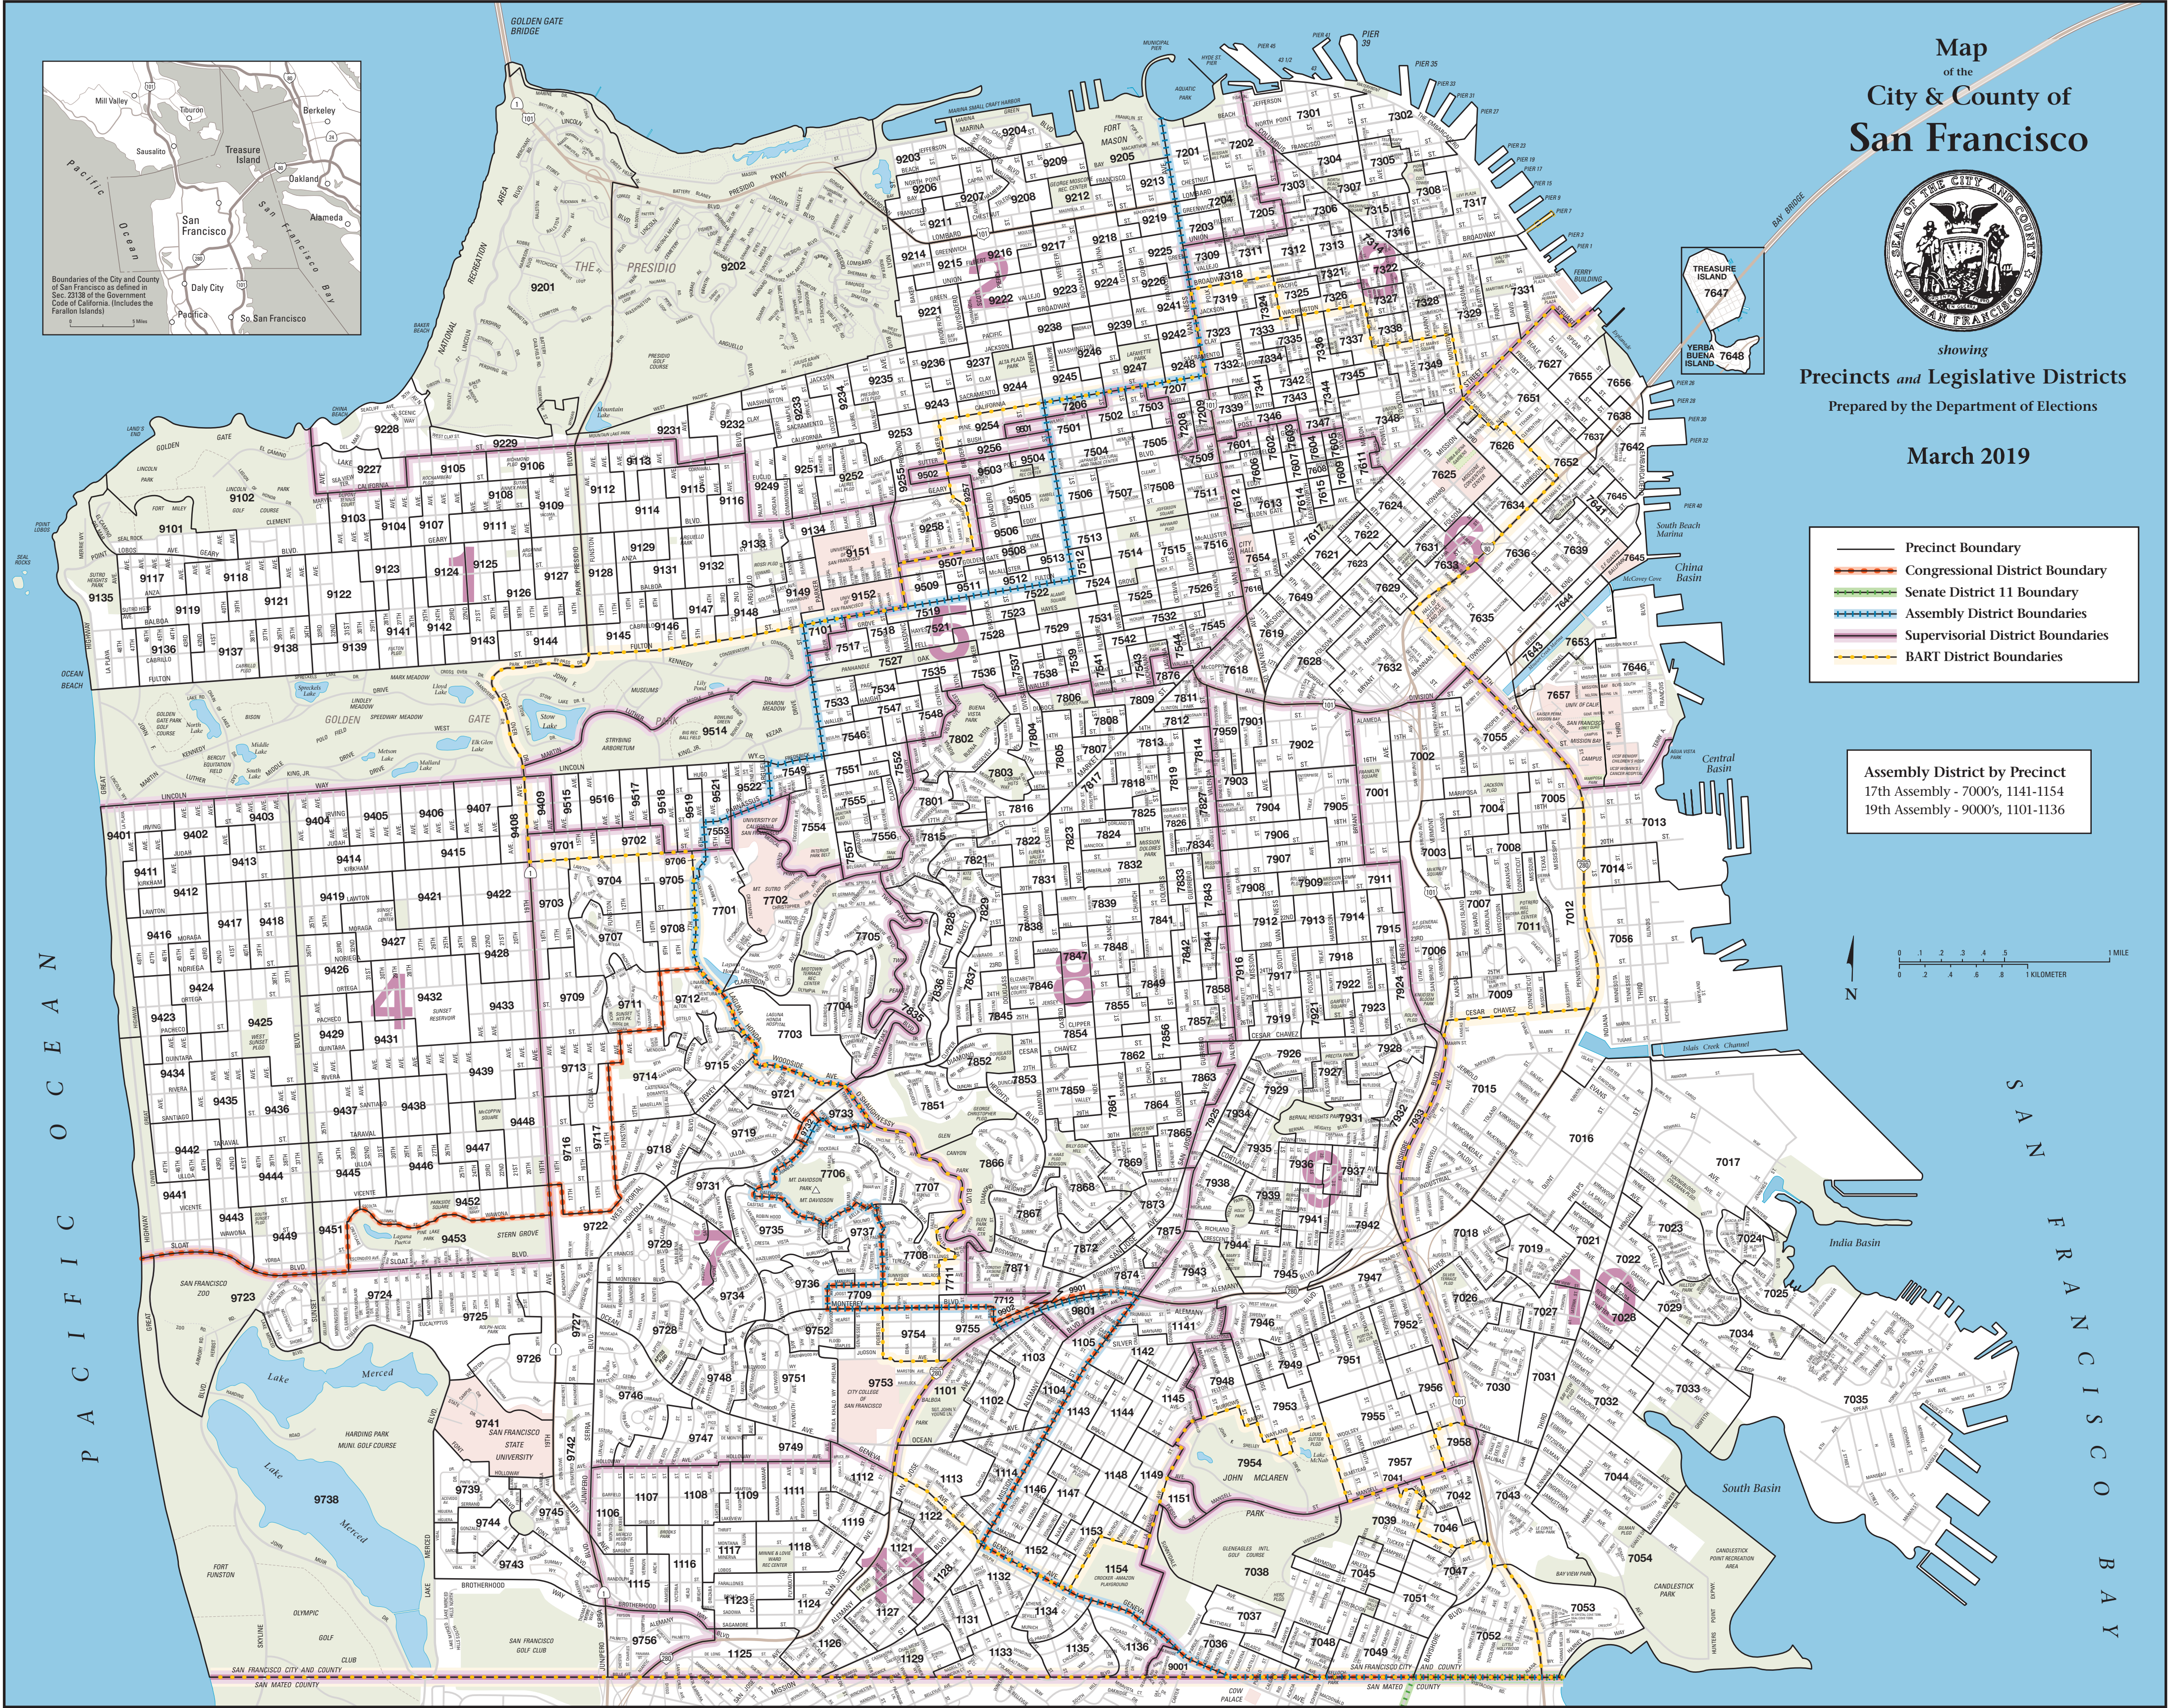

Map
of the
City & County of
San Francisco

showing
Precincts and Legislative Districts
Prepared by the Department of Elections

March 2019

- Precinct Boundary
- Congressional District Boundary
- Senate District 11 Boundary
- Assembly District Boundaries
- Supervisorial District Boundaries
- BART District Boundaries

Assembly District by Precinct
17th Assembly - 7000's, 1141-1154
19th Assembly - 9000's, 1101-1136

PACIFIC OCEAN

SAN FRANCISCO BAY