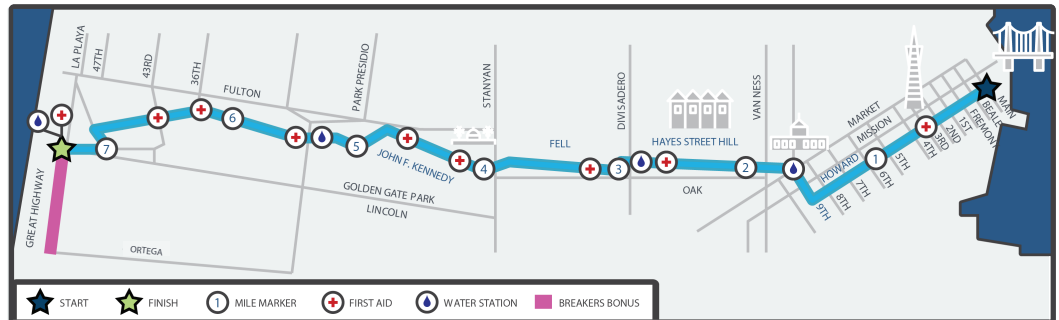

**5/19/19 5:00 AM TO 5/19/19 1:00 PM**  
DIVISADERO ST. FROM GROVE TO OAK

**5/19/19 5:00 AM TO 5/19/19 11:30 AM**  
STEINER ST. FROM GROVE TO HAYES  
BAKER ST. FROM OAK TO FELL

**5/19/19 5:00 AM TO 5/19/19 2:00 PM**  
GREAT HIGHWAY FROM BALBOA TO POINT LOBOS

**5/19/19 5:00 AM TO 5/19/19 4:00 PM**  
CABRILLO ST. FROM 46<sup>TH</sup> TO LA PLAYA  
BALBOA ST. FROM 46<sup>TH</sup> TO GREAT HIGHWAY  
POINT LOBOS AVE. FROM 48<sup>TH</sup> TO GREAT HIGHWAY

**5/19/19 6:00 AM TO 5/19/19 11:00 AM**  
HOWARD ST. FROM 3<sup>RD</sup> TO 9<sup>TH</sup>  
9<sup>TH</sup> ST. FROM HOWARD TO MARKET

## COURSE MAP

**5/18/19 9:00 PM TO 5/19/19 2:00 PM**  
47<sup>TH</sup> AVE. FROM FULTON TO JFK

**5/18/19 9:00 PM TO 5/19/19 4:00 PM**  
MLK DR. FROM BERNICE RODGERS WAY TO LINCOLN